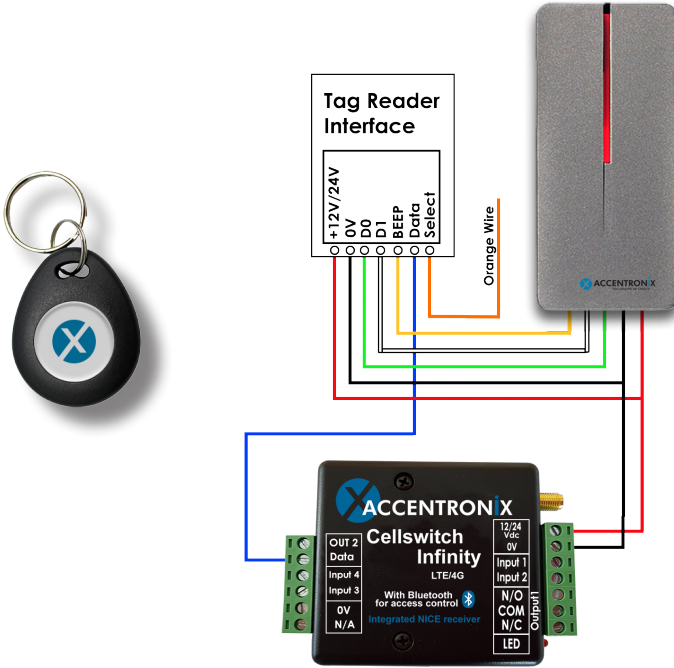

#### Smart Tags

With the new affordable Accentronix IoTechTag™ Smart Tag System, you can manage your tags from our cloud services platform.

- A lost tag can be deactivated with a single click.
- Complete logs of ownership and usage of tags.
- Bulk learn tags off-site.
- Replaces old tag readers and receivers.
- Uses the latest in MiFare 13.56MHz technology.
- The tags will still work even while the internet is down.

## HOW TO LEARN A TAG

1. Connect a Tag Reader to any of our products.
  2. Go to the Tag section and click on 'Manage Pre-Registered Tags' button.
  3. Click on the 'Learn Tag' button and tap the tag on the reader.
  4. Give your tags names like Tag 1, Tag 2 and Tag 3.
  5. In the access control list, click on the tag icon next a user and assign them a tag from the pre-registered tags list.
  6. Press 'Update device' after adding tags and users.
- You do not have to be on-site to learn tags. Simply change the 'gateway' option to a tag reader you have set up in the office.

## HOW TO RESTRICT USERS TO SPECIFIC TAG READERS

1. Install and register all devices.
2. Add all the users names and mobile numbers in the access control list of the main device.
3. Link the secondary devices to the main device. This is done by going into each of the secondary devices Access Control > Users > Linked Devices menu and selecting the main device.
4. The secondary devices will now be visible in the 'Device to Control' drop down menu when linking tags to users.

# Connection diagram

- By default Output 1 will be triggered on the Cellswitch when a tag is read.
- Connect the Orange wire to 12/24Vdc to trigger Output 2.